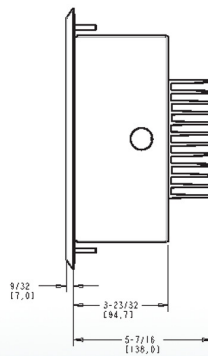

PRODUCT UPDATE

NEW FLUSH MOUNT LED LIGHT FIXTURE

Caddy will be offering a new flush mount LED light fixture when specified. Some of the design details are:

- 1151 total lumens
- 54 lumens/watt - exceeds federal energy act requirement
- Warm 3000K color temperature for food applications
- UL listed
- Stainless steel with tempered glass
- Power: 0.5 amps @110 volt
- Output wattage: 20