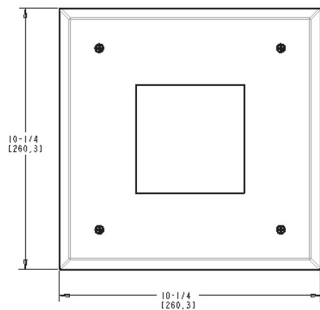

PRODUCT UPDATE

NEW FLUSH MOUNT LED LIGHT FIXTURE

Caddy will be offering a new flush mount LED light fixture when specified. Some of the design details are:

- 1151 total lumens
- 54 lumens/watt - exceeds federal energy act requirement
- Warm 3000K color temperature for food applications
- UL listed
- Stainless steel with tempered glass
- Power: 0.5 amps @110 volt
- Output wattage: 20