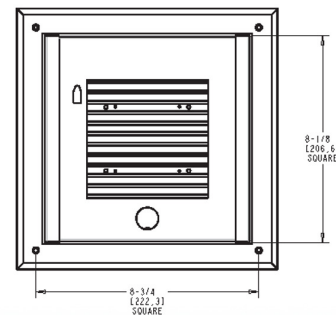

PRODUCT UPDATE

NEW FLUSH MOUNT LED LIGHT FIXTURE

Caddy will be offering a new flush mount LED light fixture when specified. Some of the design details are:

- 1151 total lumens
- 54 lumens/watt - exceeds federal energy act requirement
- Warm 3000K color temperature for food applications
- UL listed
- Stainless steel with tempered glass
- Power: 0.5 amps @110 volt
- Output wattage: 20