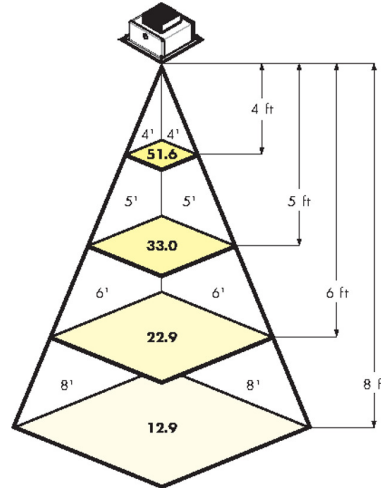

PRODUCT UPDATE

NEW FLUSH MOUNT LED LIGHT FIXTURE

Caddy will be offering a new flush mount LED light fixture when specified. Some of the design details are:

- 1151 total lumens
- 54 lumens/watt - exceeds federal energy act requirement
- Warm 3000K color temperature for food applications
- UL listed
- Stainless steel with tempered glass
- Power: 0.5 amps @110 volt
- Output wattage: 20