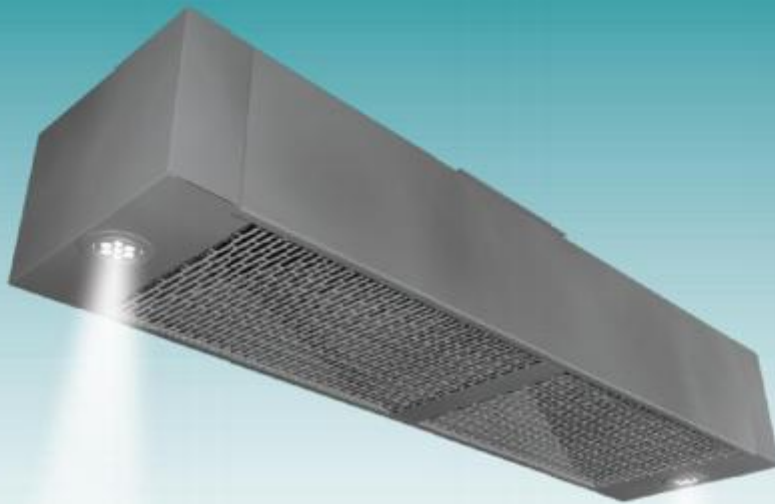

KITCHEN VENTILATION REPORT

Caddy LED Ceiling Supply Plenums

- **Decorative Flush Mount LED with Directional Pivoting Beam**
- **Low Profile Design**
- **Low Energy**
- **Quiet**
- **ASHRAE Recommended for the highest Capture & Containment**